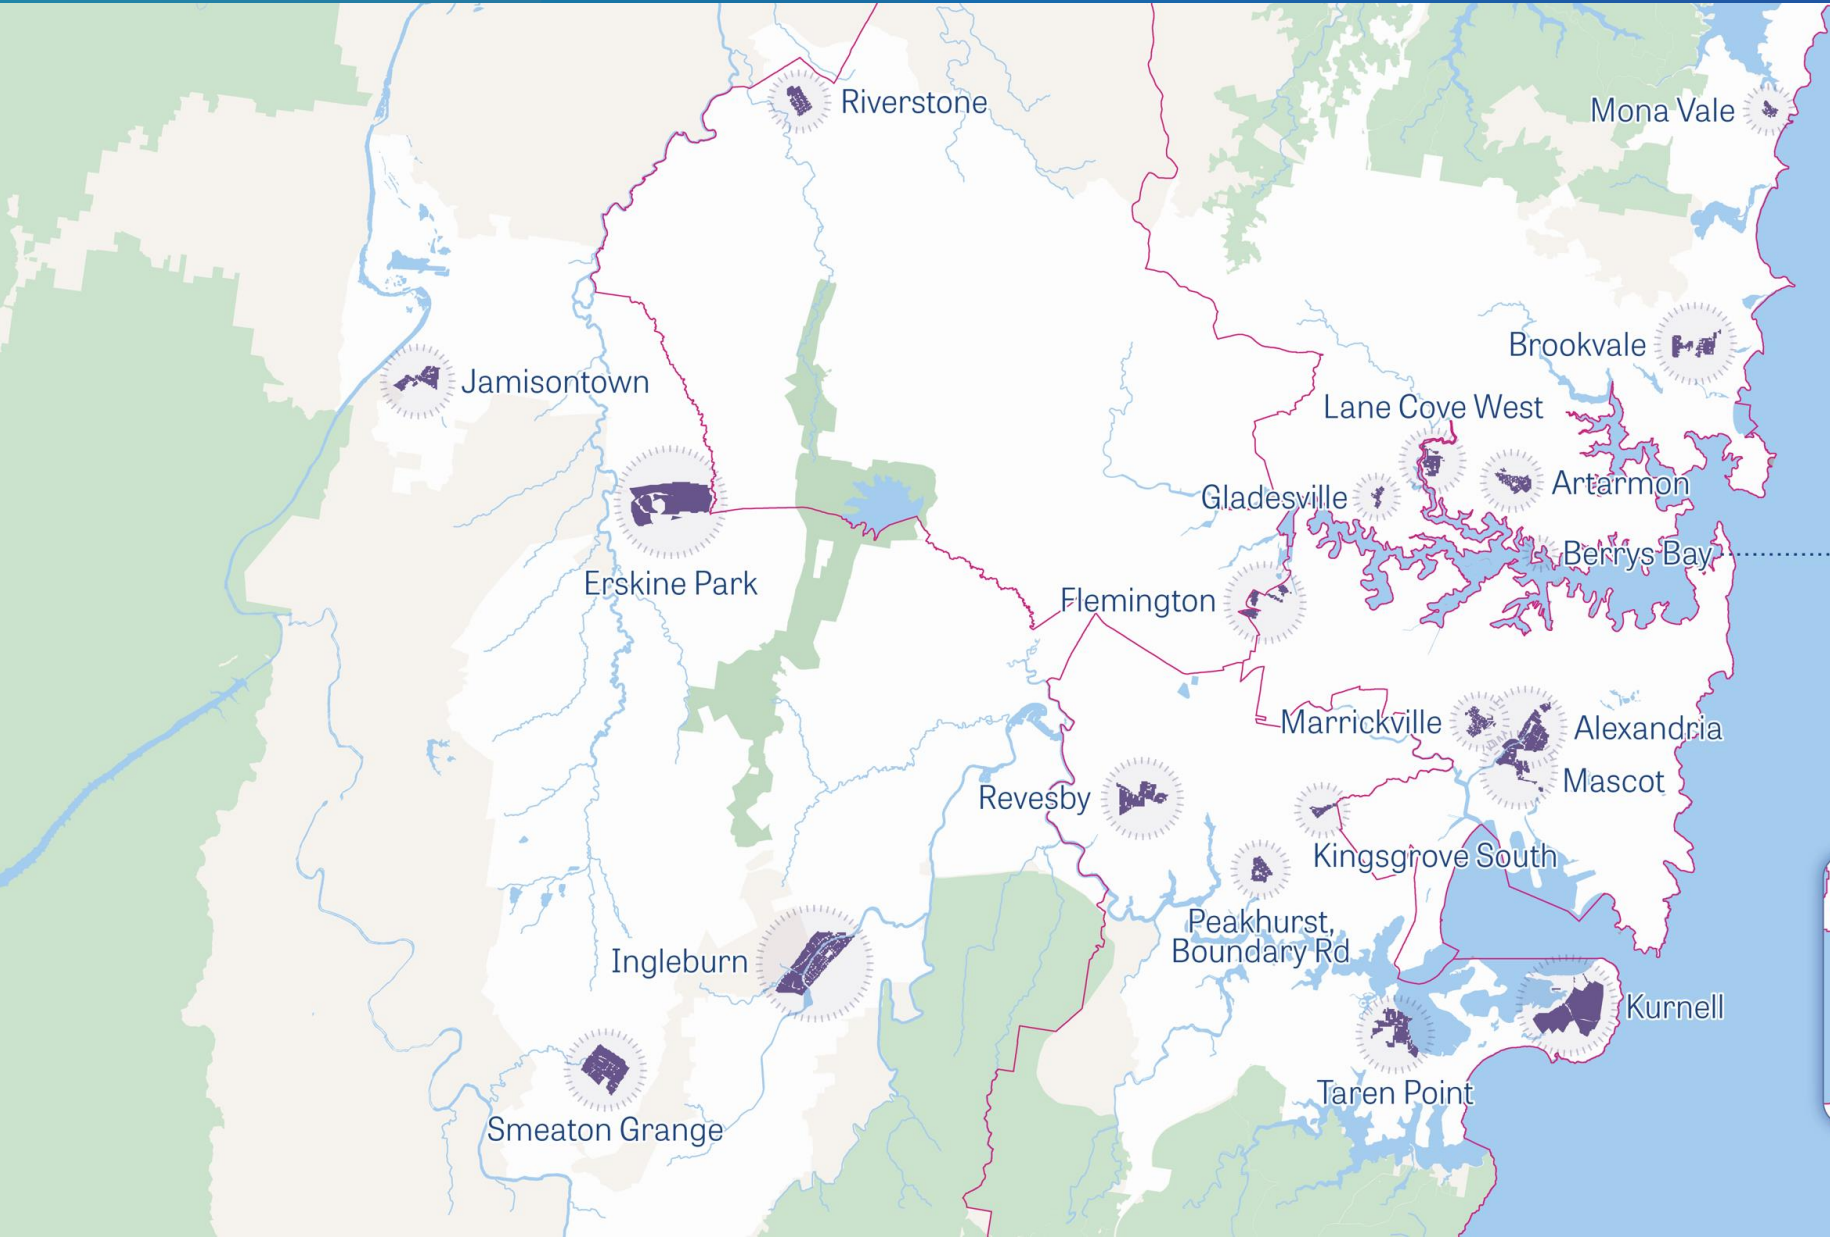

INDUSTRIAL LANDS POLICY REVIEW - PRECINCTS

For Phase 1 study of the Industrial Lands Policy Review, data analysis for the 159 'Retain and Manage' precincts across Greater Sydney is being undertaken. The analysis will outline and examine the diverse functions of these precincts and consider how the function serves the City's current needs and likely future needs. The analysis will include a fine grain investigation of a representative 'cross-section' of 20 selected precincts, as set out below:

Precinct	District
Alexandria	East
Marrickville	East
Mascot	East
Flemington	East
Gladesville	East
Berrys Bay, North Sydney	North
Brookvale	North
Artarmon	North
Lane Cove West	North
Mona Vale	North
Peakhurst, Boundary Rd	South
Kingsgrove South	South
Revesby	South
Taren Point	South
Kurnell	South
Riverstone	Central
Ingleburn	West
Smeaton Grange	West
Jamisontown	West
Erskine Park	West

**20 Precincts
for data analysis
deep dive**